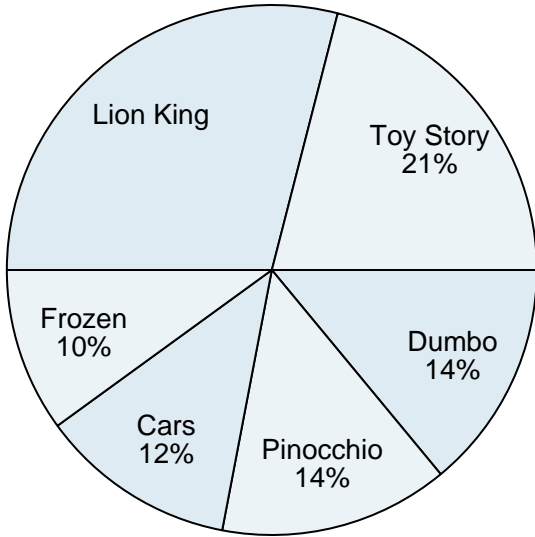

Use the graph to solve.

Favorite Disney Movie

- 1) Which movie was the most popular?
- 2) Which movie was the least popular?
- 3) What percent of people said Lion King was their favorite?
- 4) What percent of people said either Dumbo or Toy Story was their favorite?
- 5) Which two movies did about half the people say was their favorite?