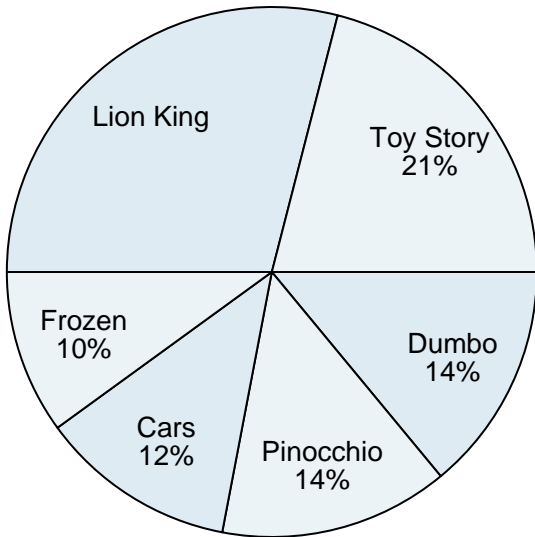

Use the graph to solve.

Favorite Disney Movie

- 1) Which movie was the most popular?
- 2) Which movie was the least popular?
- 3) What percent of people said Lion King was their favorite?
- 4) What percent of people said either Dumbo or Toy Story was their favorite?
- 5) Which two movies did about half the people say was their favorite?

Answers

1. _____
2. _____
3. _____
4. _____
5. _____
6. _____
7. _____
8. _____
9. _____
10. _____

- 6) Who won the election?
- 7) Who got the least number of votes?
- 8) What percent of people voted for Cody?
- 9) What percent of people voted for either Isabel or Henry?
- 10) Which two candidates had about half the votes?

Class Election Results

Use the graph to solve.

Favorite Disney Movie

- 1) Which movie was the most popular?
- 2) Which movie was the least popular?
- 3) What percent of people said Lion King was their favorite?
- 4) What percent of people said either Dumbo or Toy Story was their favorite?
- 5) Which two movies did about half the people say was their favorite?