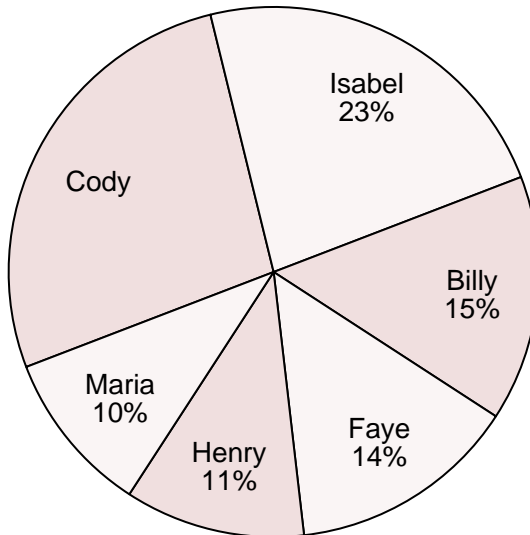

Use the graph to solve.

Favorite Disney Movie

- 1) Which movie was the most popular?
- 2) Which movie was the least popular?
- 3) What percent of people said Lion King was their favorite?
- 4) What percent of people said either Dumbo or Toy Story was their favorite?
- 5) Which two movies did about half the people say was their favorite?

Answers

1. _____
2. _____
3. _____
4. _____
5. _____
6. _____
7. _____
8. _____
9. _____
10. _____

- 6) Who won the election?
- 7) Who got the least number of votes?
- 8) What percent of people voted for Cody?
- 9) What percent of people voted for either Isabel or Henry?
- 10) Which two candidates had about half the votes?

Class Election Results

Use the graph to solve.

Favorite Disney Movie

- 1) Which movie was the most popular?
- 2) Which movie was the least popular?
- 3) What percent of people said Lion King was their favorite?
- 4) What percent of people said either Dumbo or Toy Story was their favorite?
- 5) Which two movies did about half the people say was their favorite?